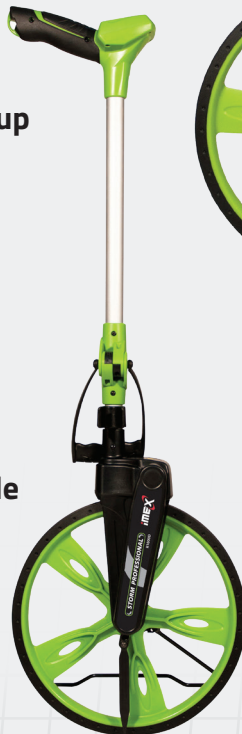

MEASURING WHEELS

R500

**MEASURING
WHEEL**
1/2 SIZE WHEEL

- 10,000m range
- 1/2 size wheel
- Fast one finger fold up
- Trigger brake
- Folds to 380mm
- Canvas bag

R1000

**MEASURING
WHEEL**
STANDARD SIZE

- 10,000m range
- High accuracy
- Easy fold down
- Easy to read display
- Trigger brake
- Canvas "backpack" bag

R1000D

**MEASURING
WHEEL**
DIGITAL READING

- 10,000m range
- Large LCD display on handle
- 5 measurement memory
- Auto shut-off
- Easy fold down
- "backpack" bag

Available from your local reseller: